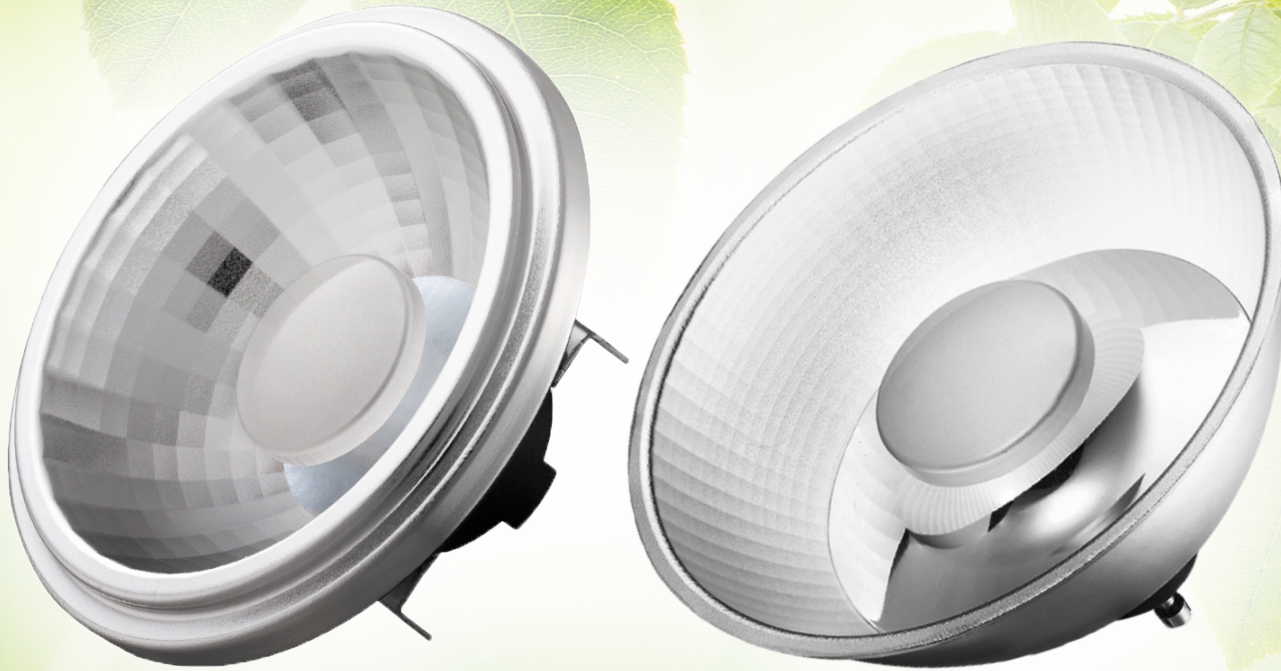

AR111 - ES111 series

TYPE	AR111 - 12V	AR111 - 230V ext. driver	AR111 - 12V	AR111 - 230V ext. driver	AR111 - 12V	AR111 - 230V ext. driver	AR111 - 12V	AR111 - 230V ext. driver	ES111 - 230V
FITTING	G53	G53	G53	G53	G53	G53	G53	G53	GU10
WATT / ANGLE	12W - 19 °	12W - 19 °	12W - 35 °	12W - 35 °	12W - 19 °	12W - 19 °	12W - 35 °	12W - 35 °	12W - 35 °
LUMEN	850	850	850	850	900	900	900	900	900
DIM	no	yes	no	yes	no	yes	no	yes	yes
EQUIVALENT	65W	65W	65W	65W	65W	65W	65W	65W	75W
WARRANTY	3 year	3 year	3 year	3 year	3 year	3 year	3 year	3 year	3 year
LIFESPAN	30000hrs	30000hrs	30000hrs	30000hrs	30000hrs	30000hrs	30000hrs	30000hrs	30000hrs
COLOUR	2700K	2700K	2700K	2700K	3000K	3000K	3000K	3000K	2700K
CRI	92	92	92	92	82	82	82	82	92
DIMENSIONS	111x 64mm	111x 64mm	111x 64mm	111x 64mm	111x 64mm	111x 64mm	111x 64mm	111x 64mm	109x 68mm